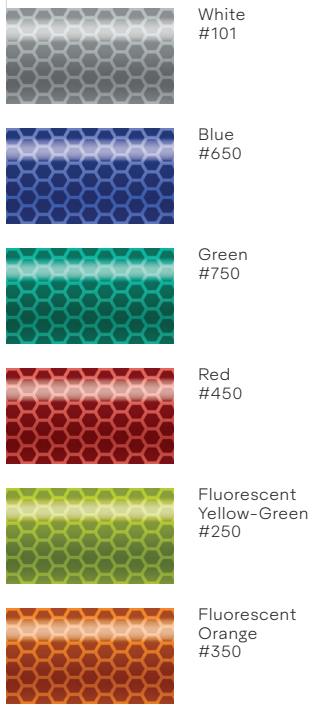

High Visibility Reflective Films

VisiFlex™ V8000™ Series Prismatic Reflective Vinyl