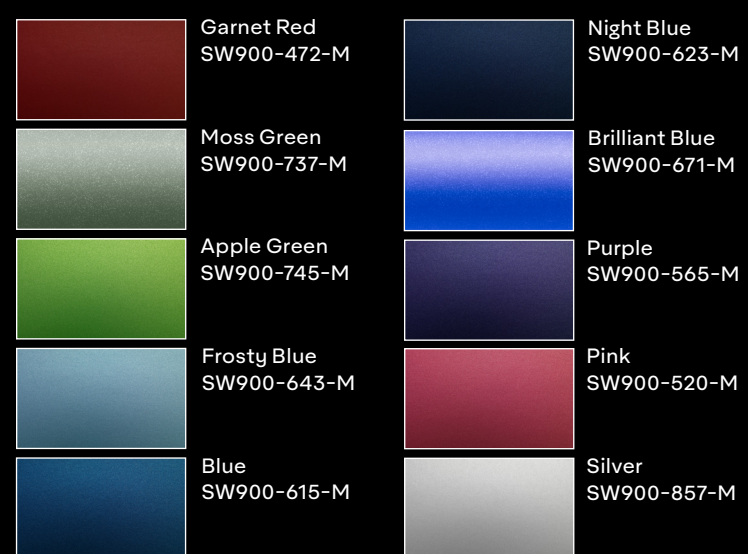

Avery Dennison[®] Supreme Wrapping Film[™]

Gloss

Matte

Gloss Metallic

Satin Metallic

Diamond

Satin

Matte Metallic

Pearl

Special Effects

Extreme Texture

Conform Chrome

Conform Chrome films are ideal for creating special accents and custom finishes.

ColorFlow[™]

*The colors shown are digitally reproduced for printing purposes and are not 100% accurate. For an actual production color, please contact your Avery Dennison sales representative.