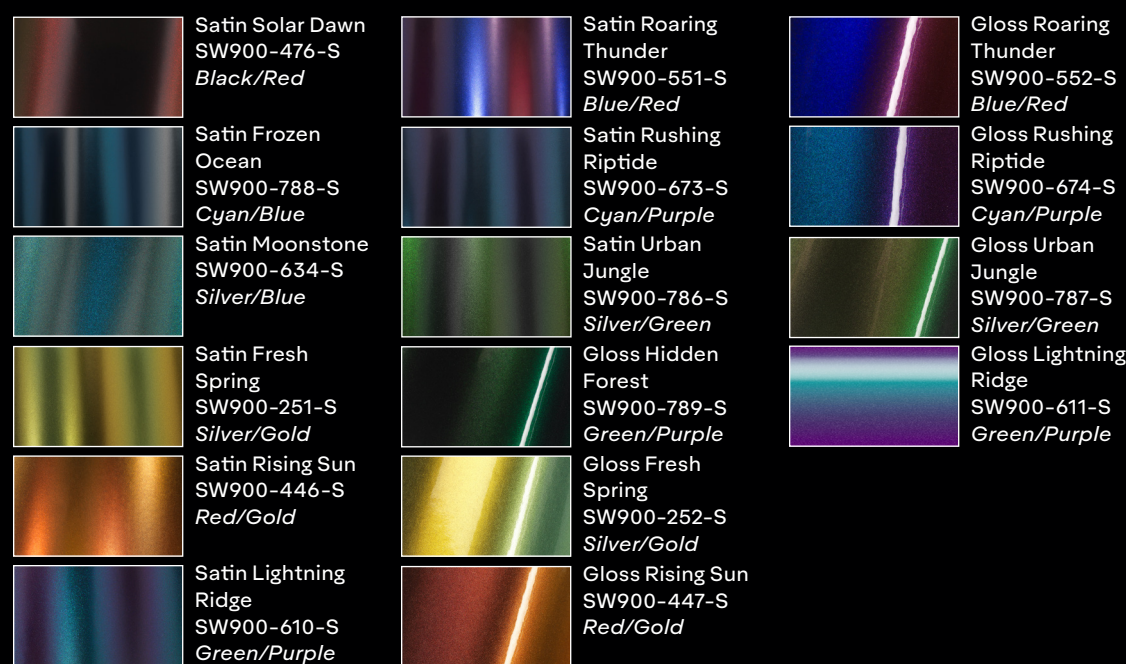

Avery Dennison[®] Supreme Wrapping Film[™]

Gloss

Matte

Gloss Metallic

Satin Metallic

Diamond

Satin

Matte Metallic

Pearl

Special Effects

Extreme Texture

Conform Chrome

Conform Chrome films are ideal for creating special accents and custom finishes.

ColorFlow[™]

*The colors shown are digitally reproduced for printing purposes and are not 100% accurate. For an actual production color, please contact your Avery Dennison sales representative.