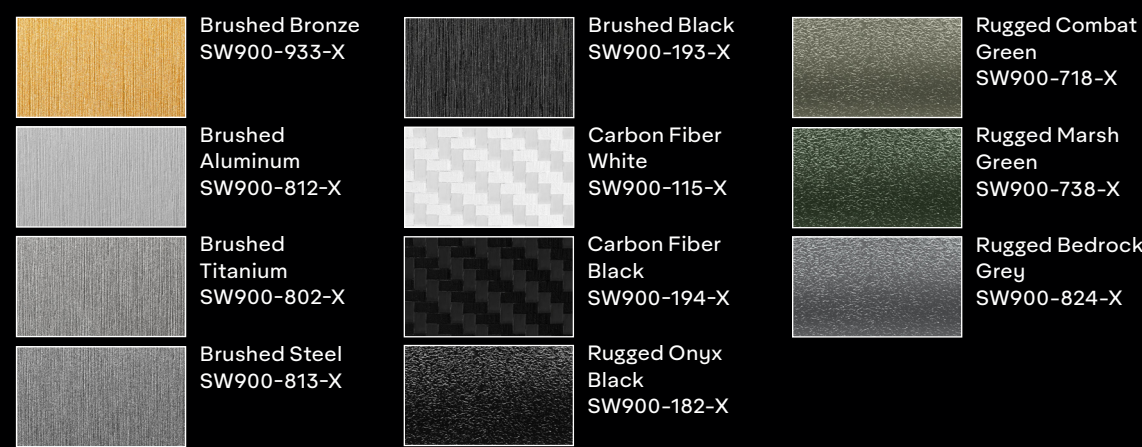

Avery Dennison[®] Supreme Wrapping Film[™]

Gloss

Matte

Gloss Metallic

Satin Metallic

Diamond

Satin

Matte Metallic

Pearl

Special Effects

Extreme Texture

Conform Chrome

Conform Chrome films are ideal for creating special accents and custom finishes.

ColorFlow[™]

*The colors shown are digitally reproduced for printing purposes and are not 100% accurate. For an actual production color, please contact your Avery Dennison sales representative.