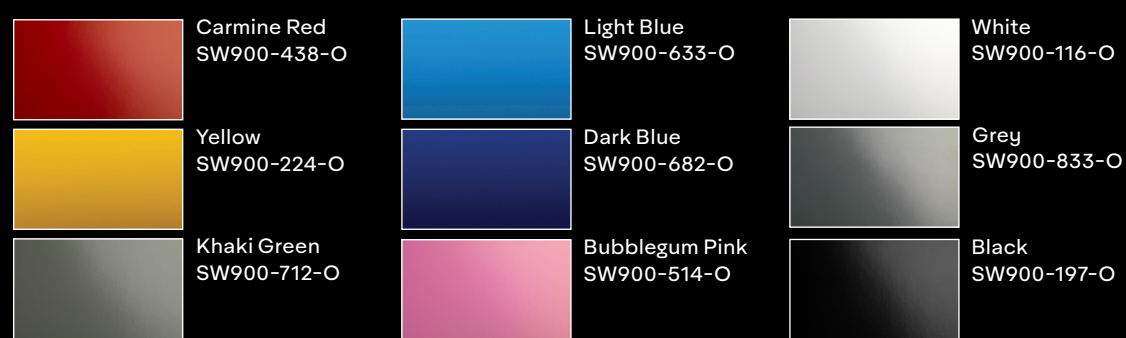

Avery Dennison[®] Supreme Wrapping Film[™]

Gloss

Matte

Gloss Metallic

Satin Metallic

Diamond

Satin

Matte Metallic

Pearl

Special Effects

Extreme Texture

Conform Chrome

Conform Chrome films are ideal for creating special accents and custom finishes.

ColorFlow[™]

*The colors shown are digitally reproduced for printing purposes and are not 100% accurate. For an actual production color, please contact your Avery Dennison sales representative.