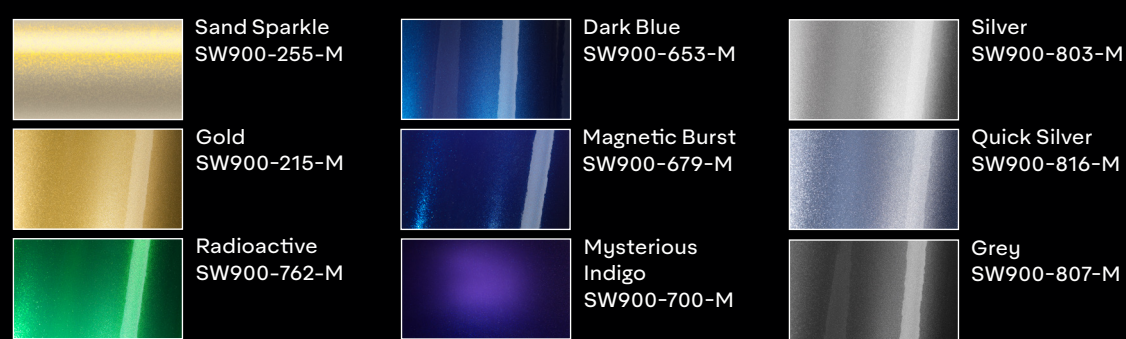

Avery Dennison[®] Supreme Wrapping Film[™]

Gloss

Matte

Gloss Metallic

Satin Metallic

Diamond

Satin

Matte Metallic

Pearl

Special Effects

Extreme Texture

Conform Chrome

Conform Chrome films are ideal for creating special accents and custom finishes.

ColorFlow[™]

*The colors shown are digitally reproduced for printing purposes and are not 100% accurate. For an actual production color, please contact your Avery Dennison sales representative.