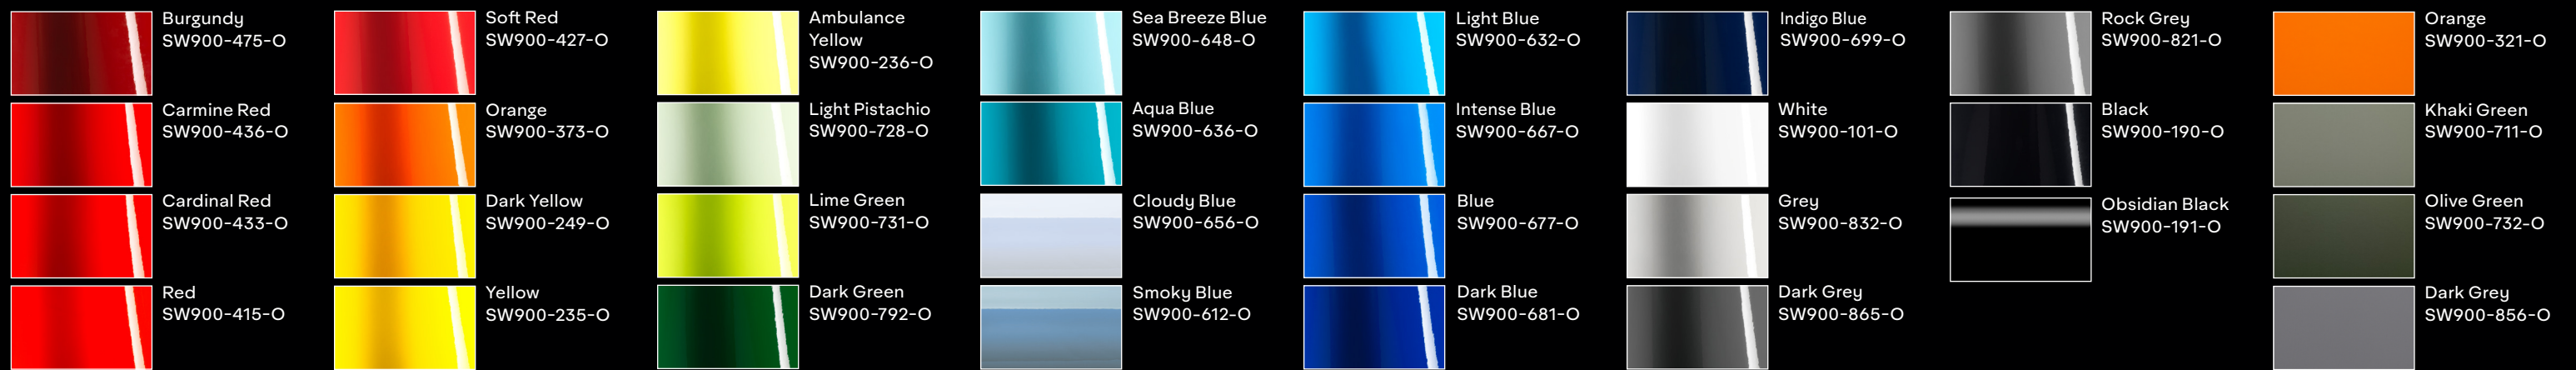

Avery Dennison[®] Supreme Wrapping Film[™]

Gloss

Matte

Gloss Metallic

Satin Metallic

Diamond

Satin

Matte Metallic

Pearl

Special Effects

Extreme Texture

Conform Chrome

Conform Chrome films are ideal for creating special accents and custom finishes.

ColorFlow[™]

*The colors shown are digitally reproduced for printing purposes and are not 100% accurate. For an actual production color, please contact your Avery Dennison sales representative.