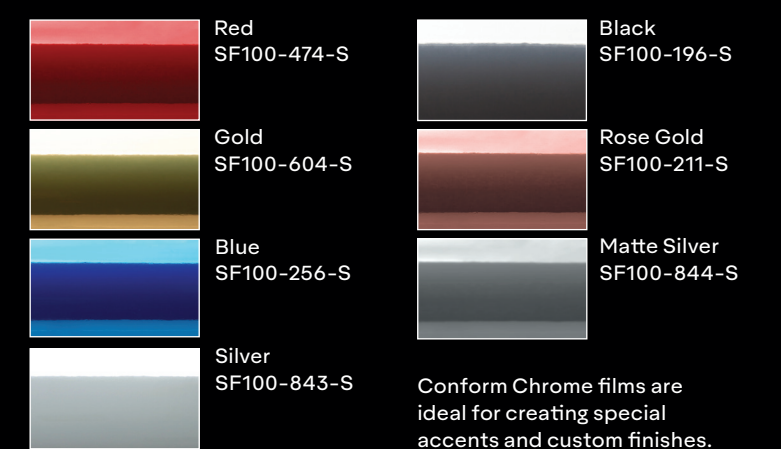

Avery Dennison[®] Supreme Wrapping Film[™]

Gloss

Matte

Gloss Metallic

Satin Metallic

Diamond

Satin

Matte Metallic

Pearl

Special Effects

Extreme Texture

Conform Chrome

Conform Chrome films are ideal for creating special accents and custom finishes.

ColorFlow[™]

*The colors shown are digitally reproduced for printing purposes and are not 100% accurate. For an actual production color, please contact your Avery Dennison sales representative.